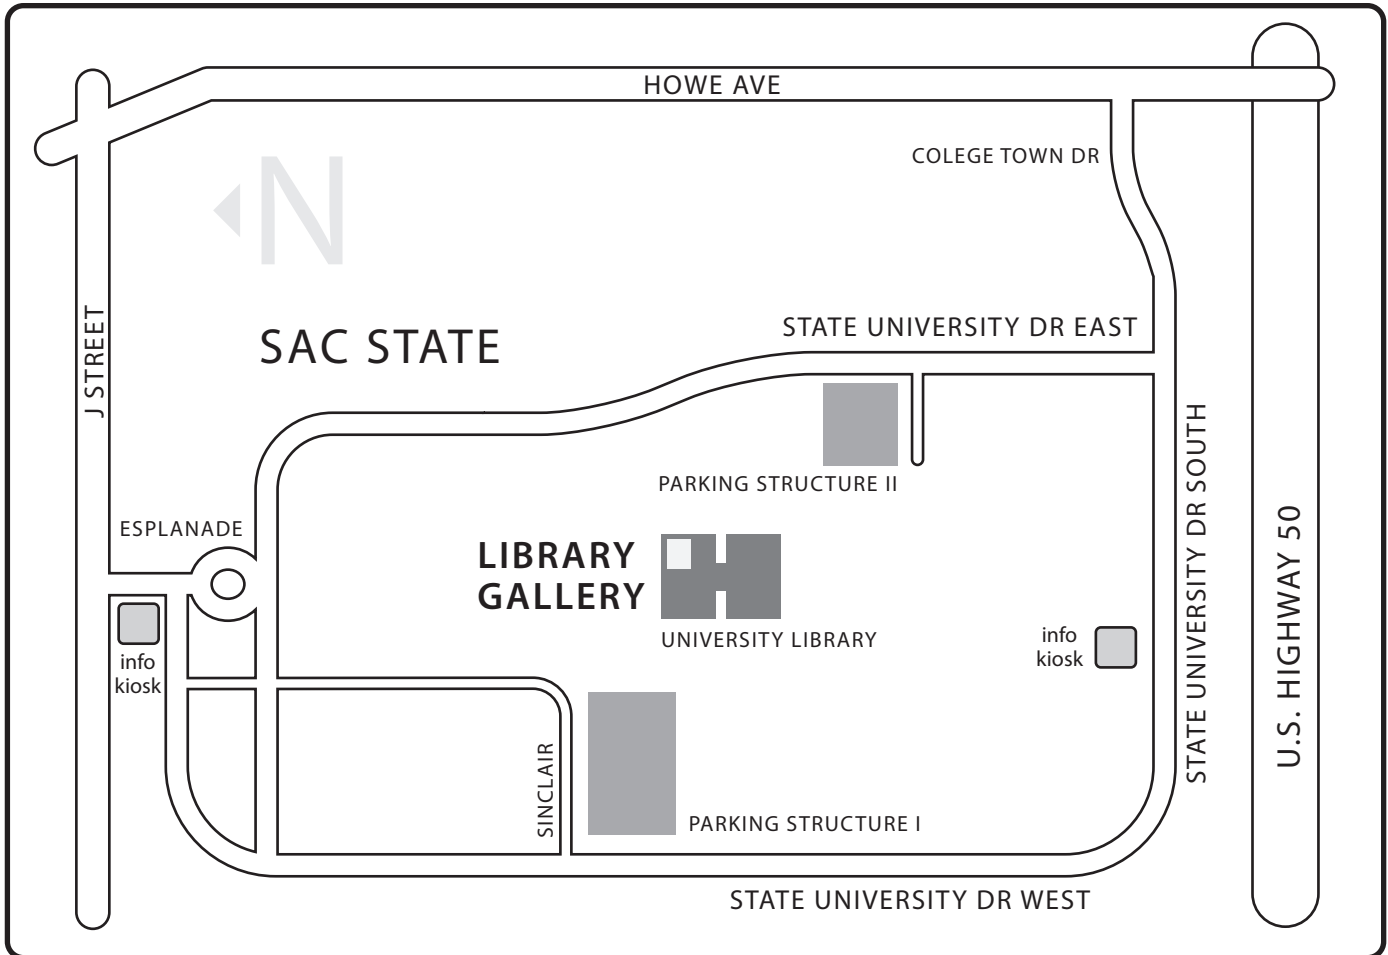

UNIVERSITY LIBRARY GALLERY

hours: Tues-Sat, 10am-5pm

phone: 916.278.4189

916.278.6898

DIRECTIONS

J STREET

Turn into campus from the light at J ST and ESPLANADE. Turn right onto STATE UNIVERSITY DR WEST. Continue to the large parking structure on your left. Visitor parking passes may be purchased at yellow kiosks in the structure or at an Information Kiosk.

HOWE AVE

Turn west off of HOWE AVE onto COLLEGE TOWN DR. Continue to STATE UNIVERSITY DRIVE EAST. Turn right. Continue to the large parking structure on your left. Visitor parking passes may be purchased at yellow kiosks in the structure or at an Information Kiosk.

ON CAMPUS

PARKING STRUCTURE I

Walk into campus along SINCLAIR. UNIVERSITY LIBRARY is located across the grass quad on the right. THE LIBRARY GALLERY is located inside the library to the left.

PARKING STRUCTURE II

Walk into campus through the student Union located across from the Hornet Bookstore. Continue straight through the building through the exit doors on the far side. Enter the quad ahead. UNIVERSITY LIBRARY is located on your left. THE LIBRARY GALLERY is located inside the library to the left.